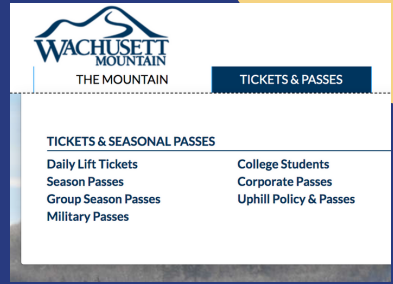

# How To Reload your lift ticket online

**01** Go to [wachusett.com](http://wachusett.com)

**02** Click on "Daily Lift tickets"

**03** Select the date and session you wish to purchase

**04** Be sure to select the reload option

**05** Click add to cart

**06** Click Checkout, and enter your WTP Code when prompted

**07** Once transaction is complete your card will be automatically reloaded! Head directly to the lift when you arrive!