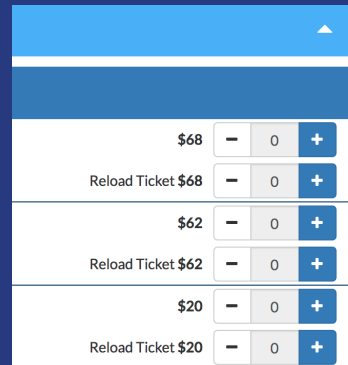

# How To Reload your lift ticket online

**01** Go to [wachusett.com](http://wachusett.com)

**02** Click on "Daily Lift tickets"

**03** Select the date and session you wish to purchase

**04** Be sure to select the reload option

**05** Click add to cart

**06** Click Checkout, and enter your WTP Code when prompted

**07** Once transaction is complete your card will be automatically reloaded! Head directly to the lift when you arrive!