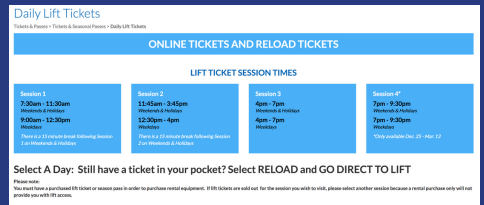

# How To Reload your lift ticket online

**01** Go to [wachusett.com](http://wachusett.com)

**02** Click on "Daily Lift tickets"

**03** Select the date and session you wish to purchase

**04** Be sure to select the reload option

**05** Click add to cart

**06** Click Checkout, and enter your WTP Code when prompted

**07** Once transaction is complete your card will be automatically reloaded! Head directly to the lift when you arrive!